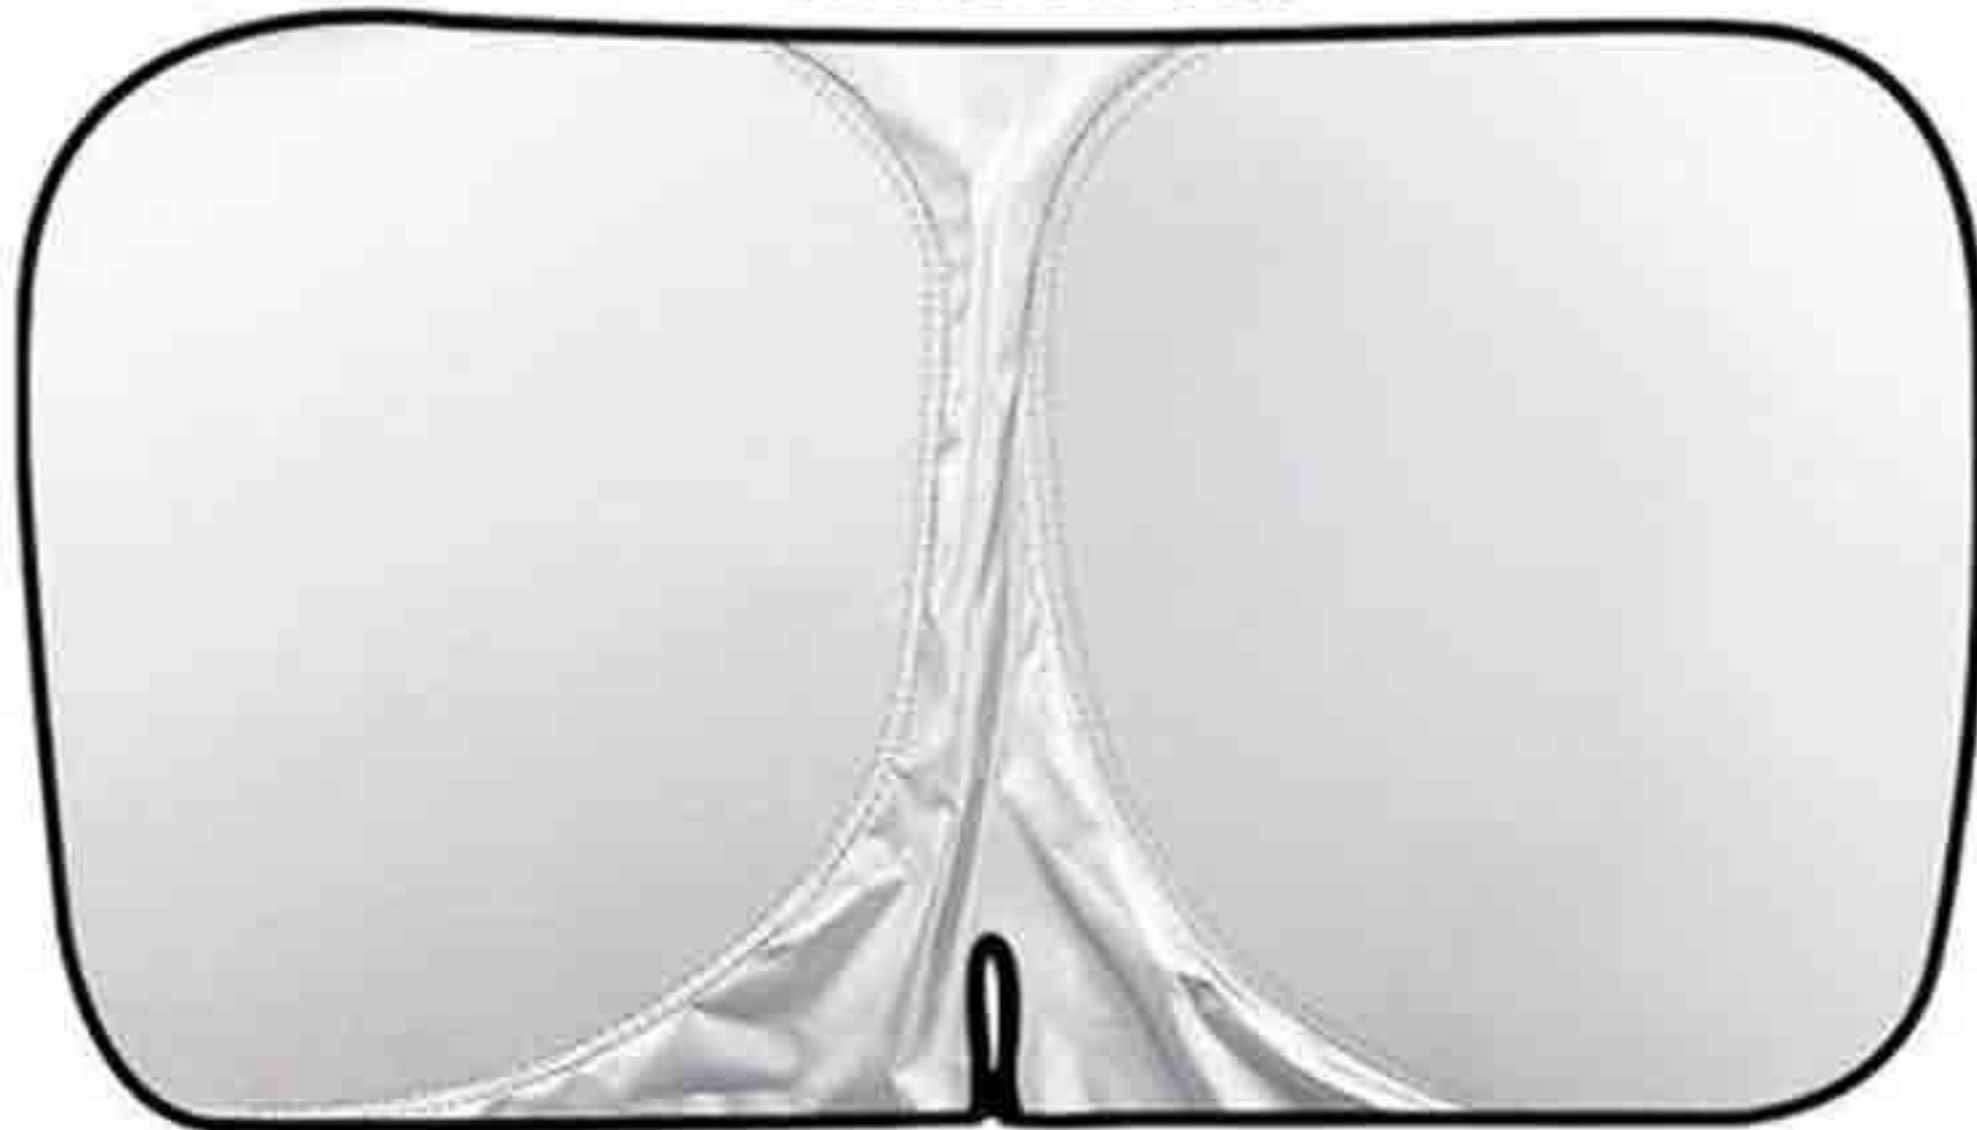

BIGGER SIZE - STOCK AVAILABLE

New Titanium Coating

150 x 85 cm