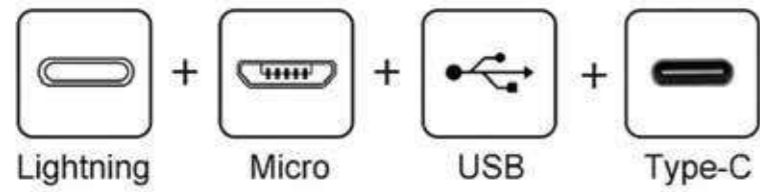

Not Microwave Safe

Vacuum Flask Gift Set with Cup/Vacuum Stainless Steel for Coffee Hot Water 500 ml

Model : ZYLO

White Ceramic Mugs With logo Printing

Model : CERAMIC MUG

**32 GB 4 in 1
Multi Purpose USB**