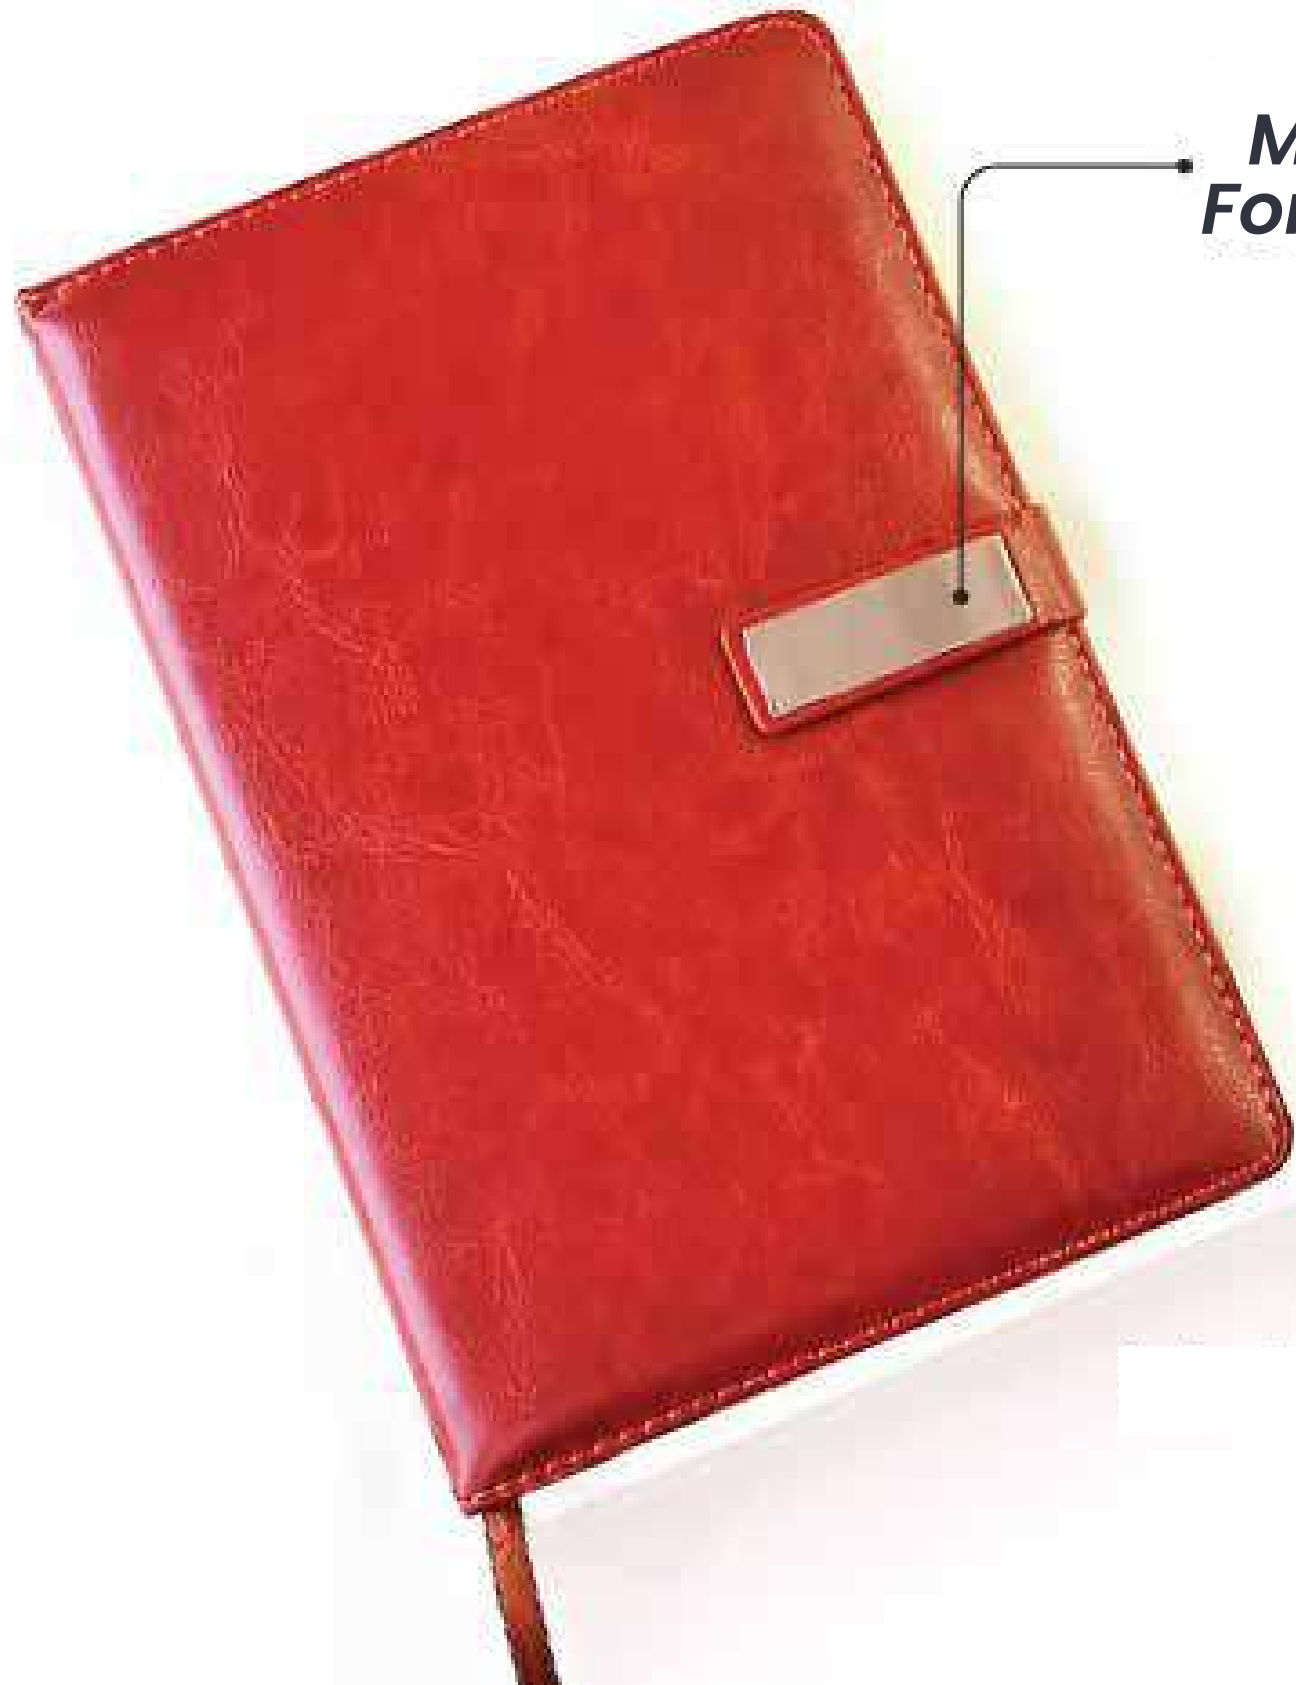

A5 Notepad

Model : ANDY

***Metal Plate
For Engraving***