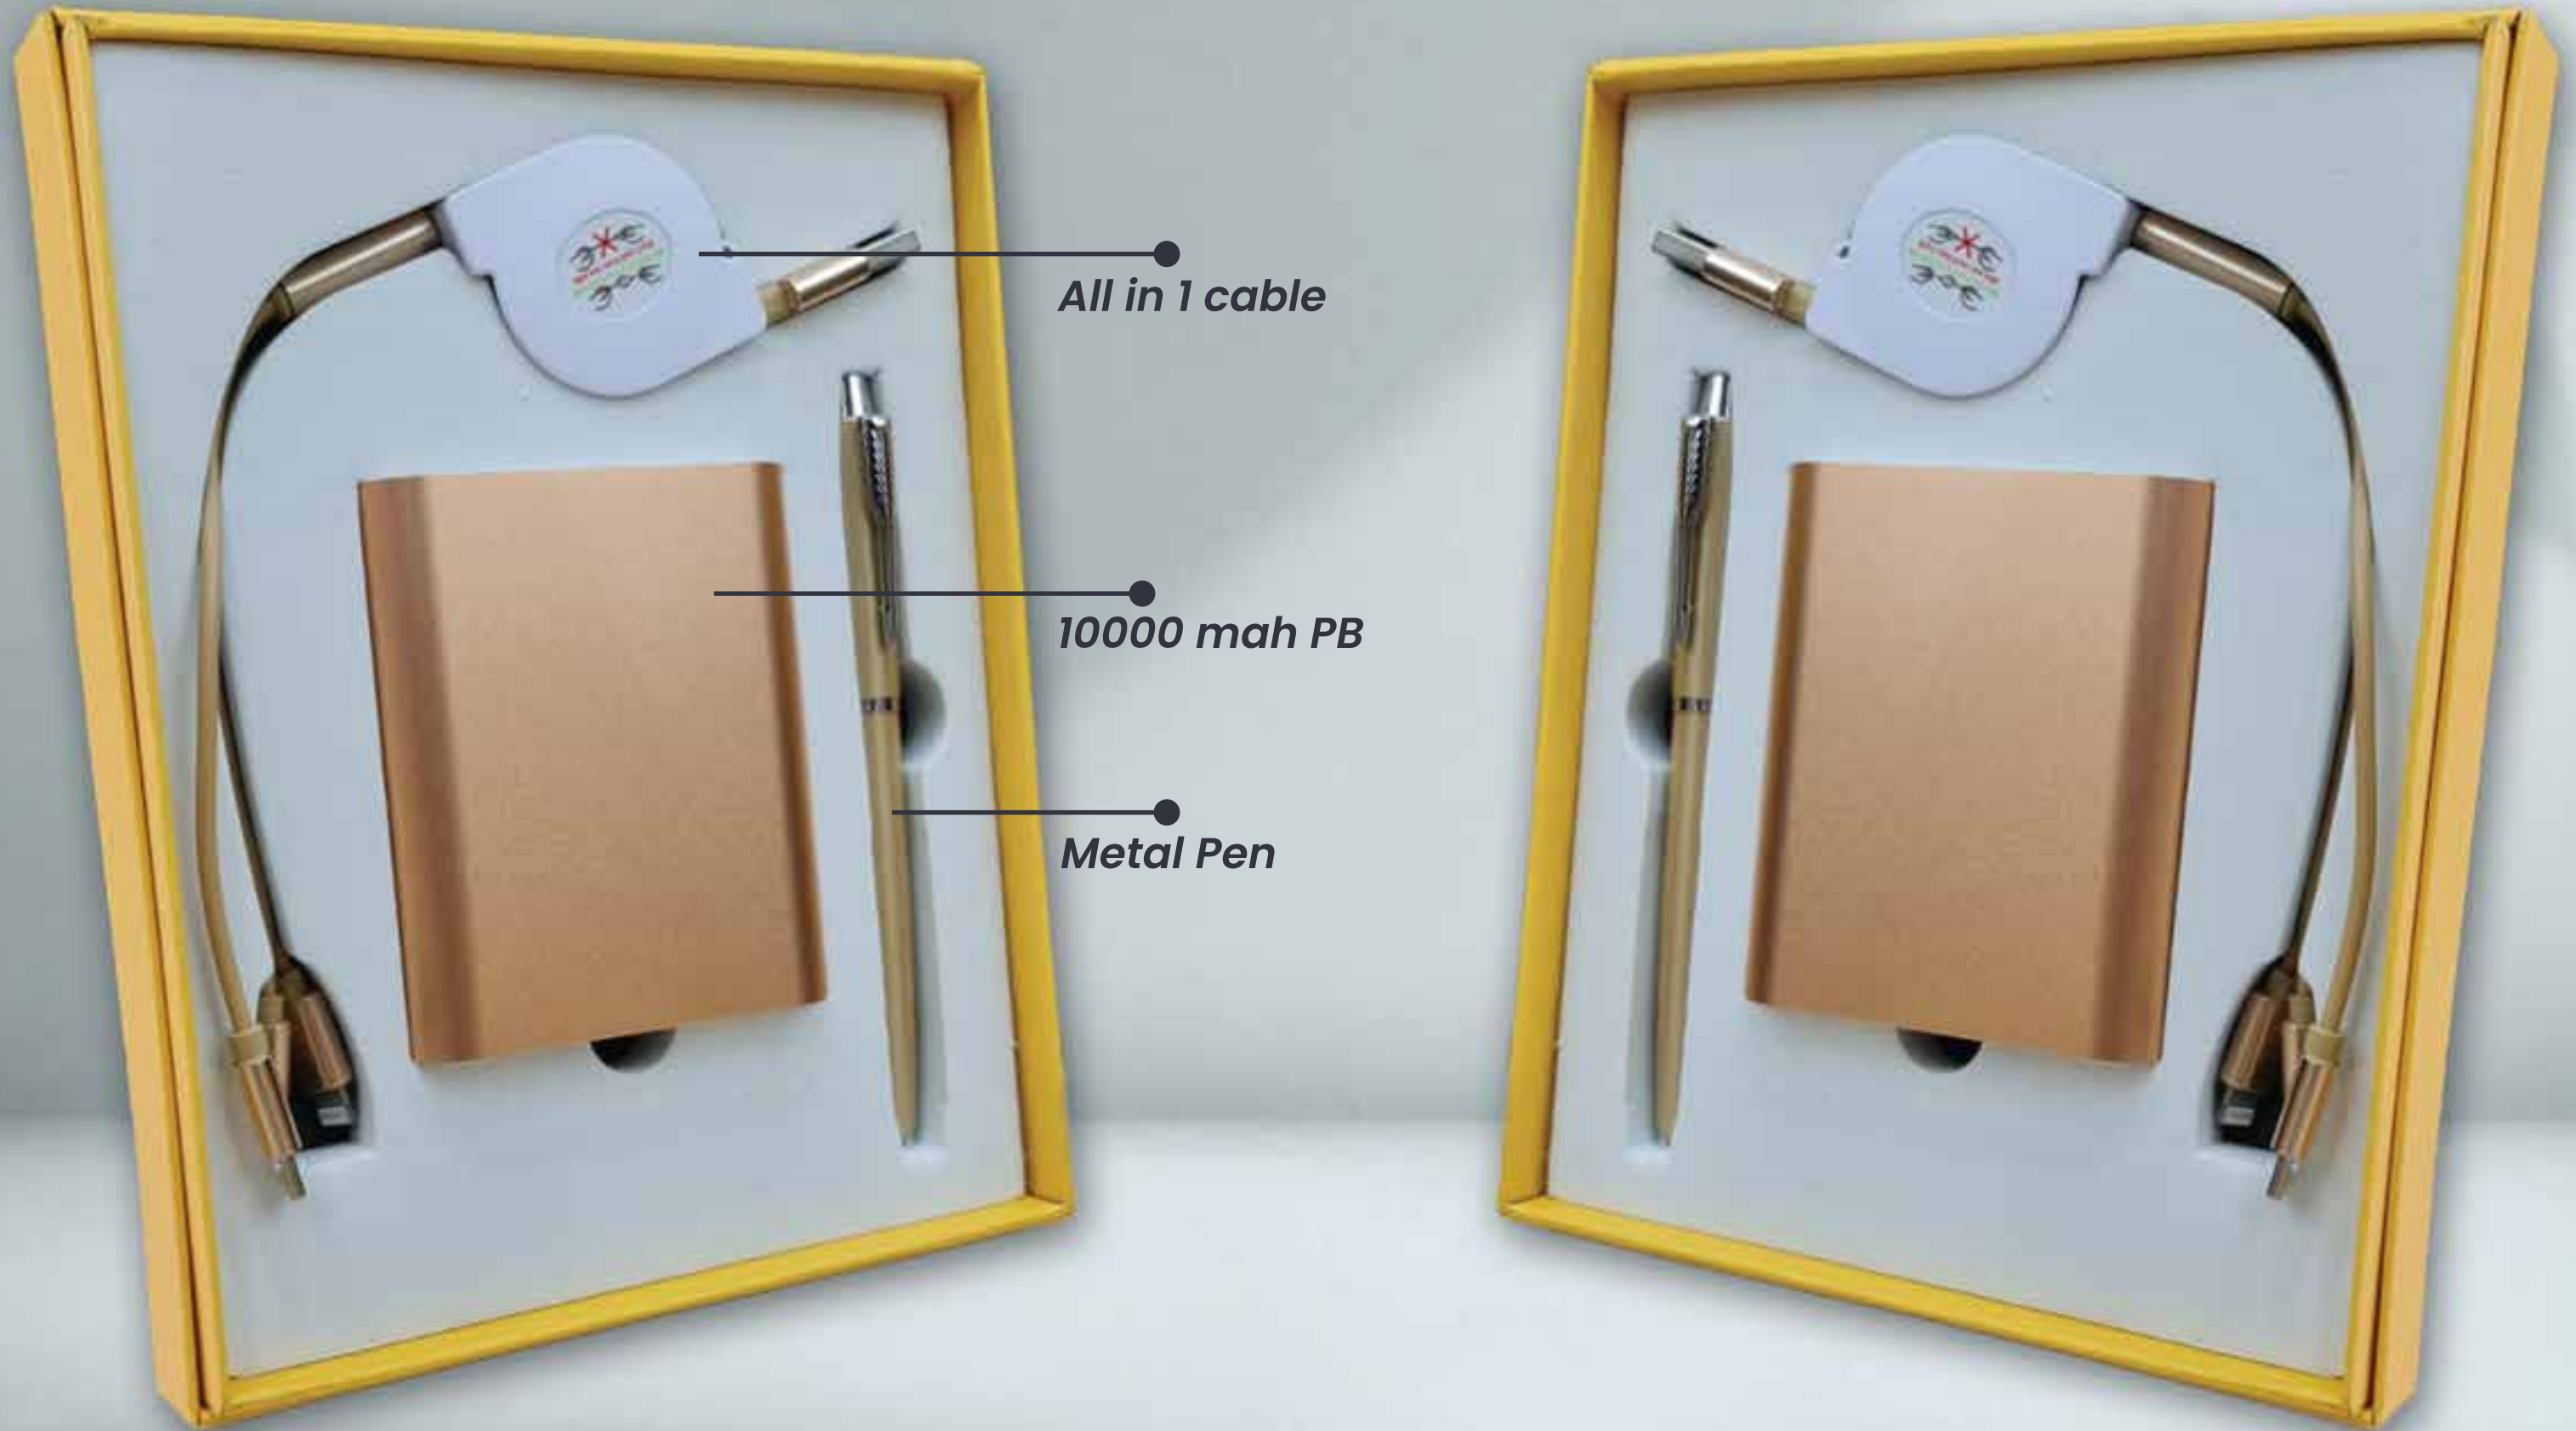

Model : 3 FOLD

LIMITED STOCK

Cork Recycled A5 Notepad

Model : BETO

Gift box with Metal Keychain and Pen

GiftSet - 01

Gift box with Metal Keychain and Pen

GiftSet-12

Gift box with Metal Keychain and Pen

GiftSet-14

Vip Giftset

Model : NOBLE

All in 1 cable

10000 mah PB

Metal Pen

Customize GiftSet