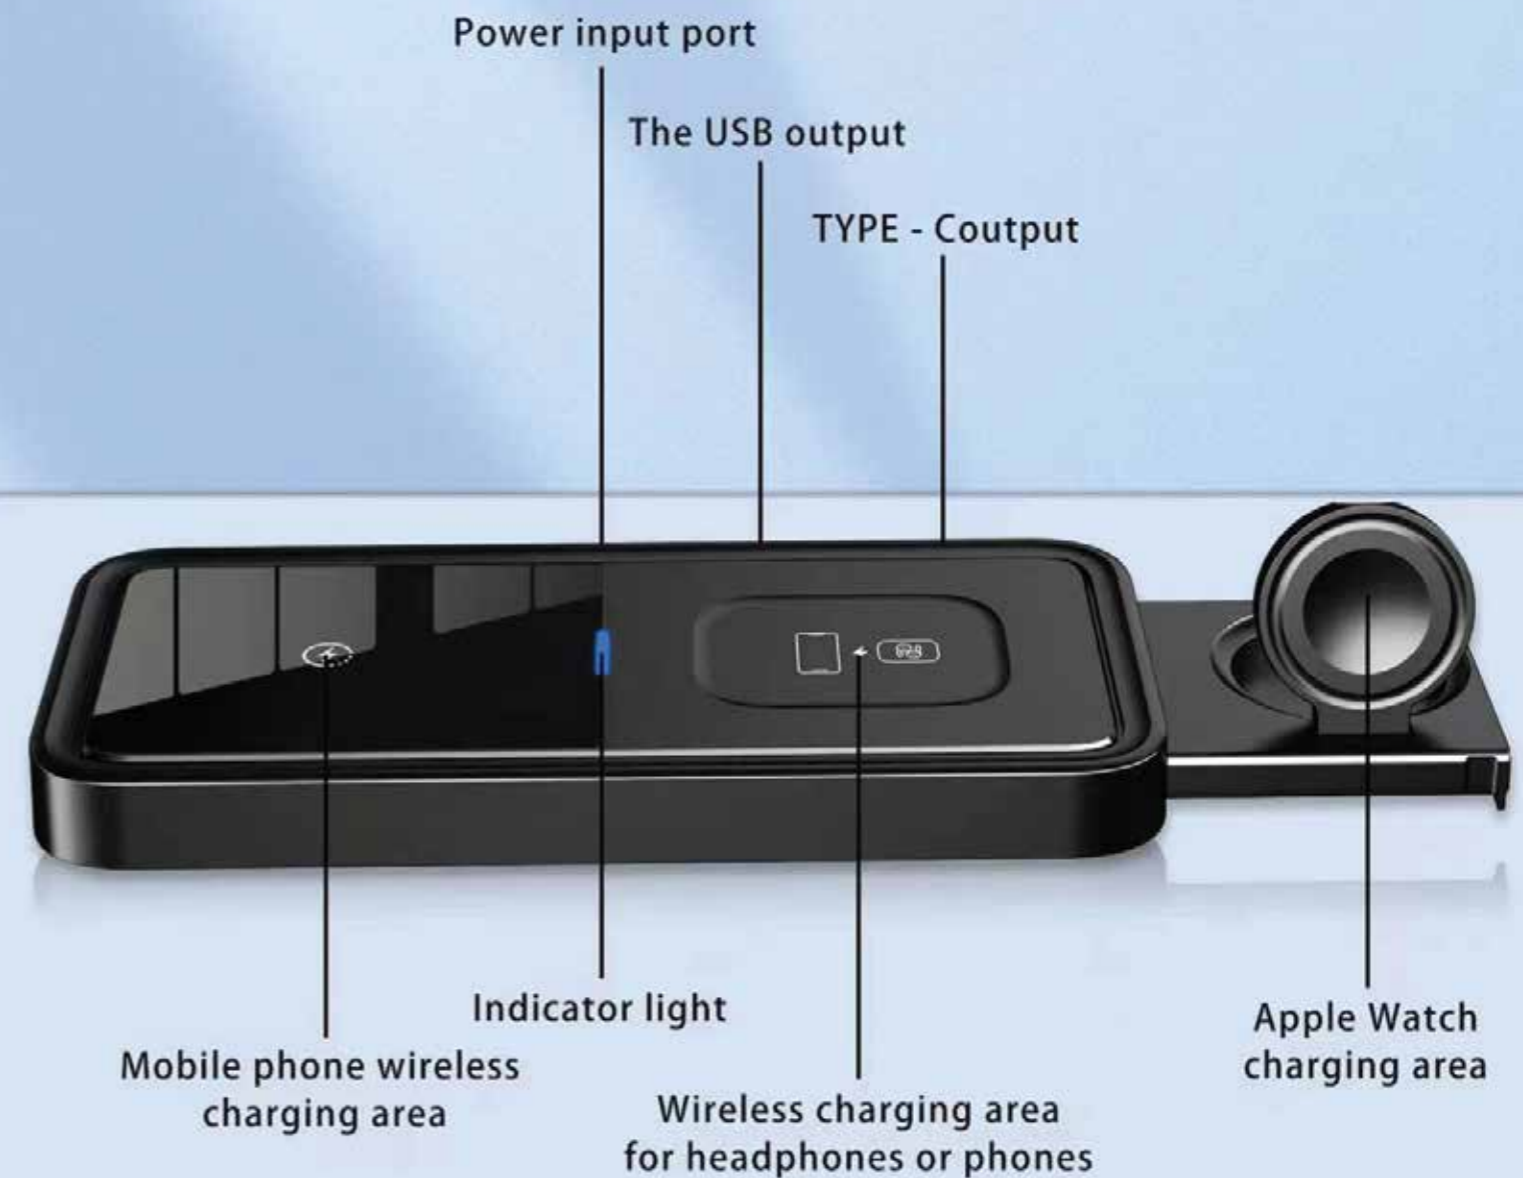

POSITIVE SHOW