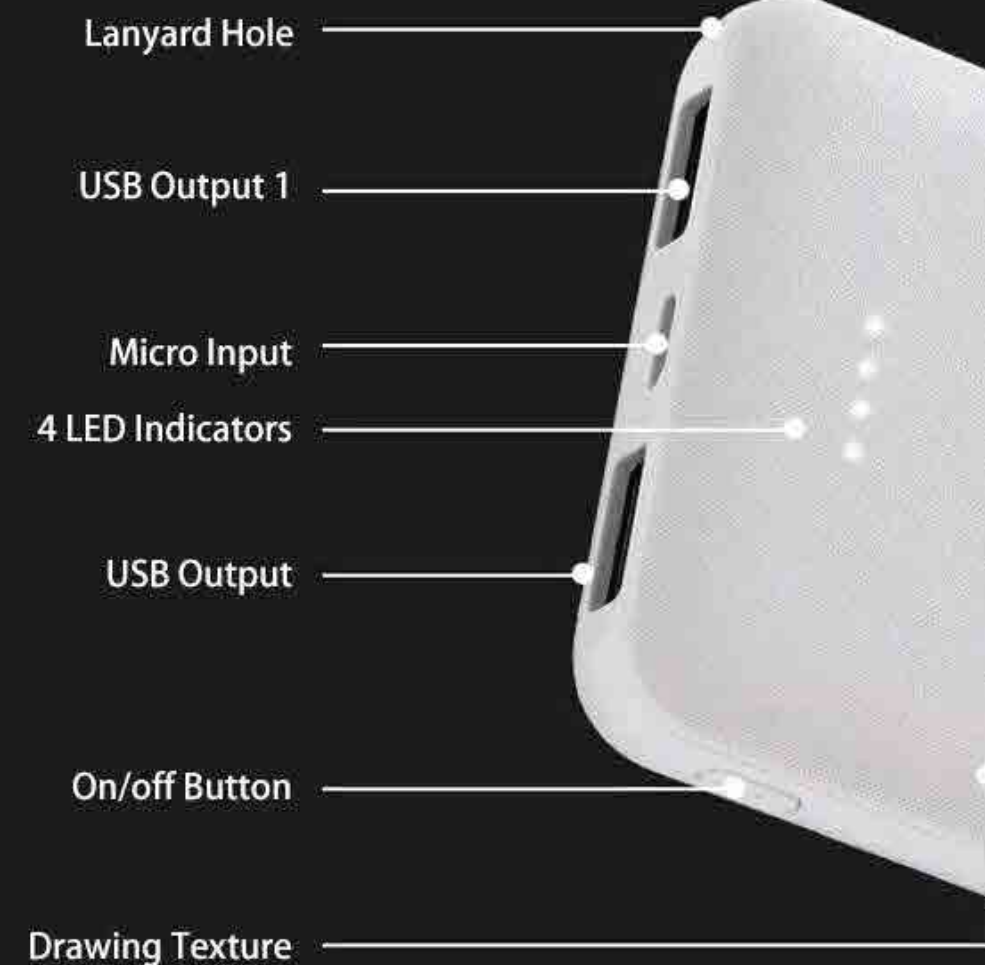

Reliable Quality to Every Customer