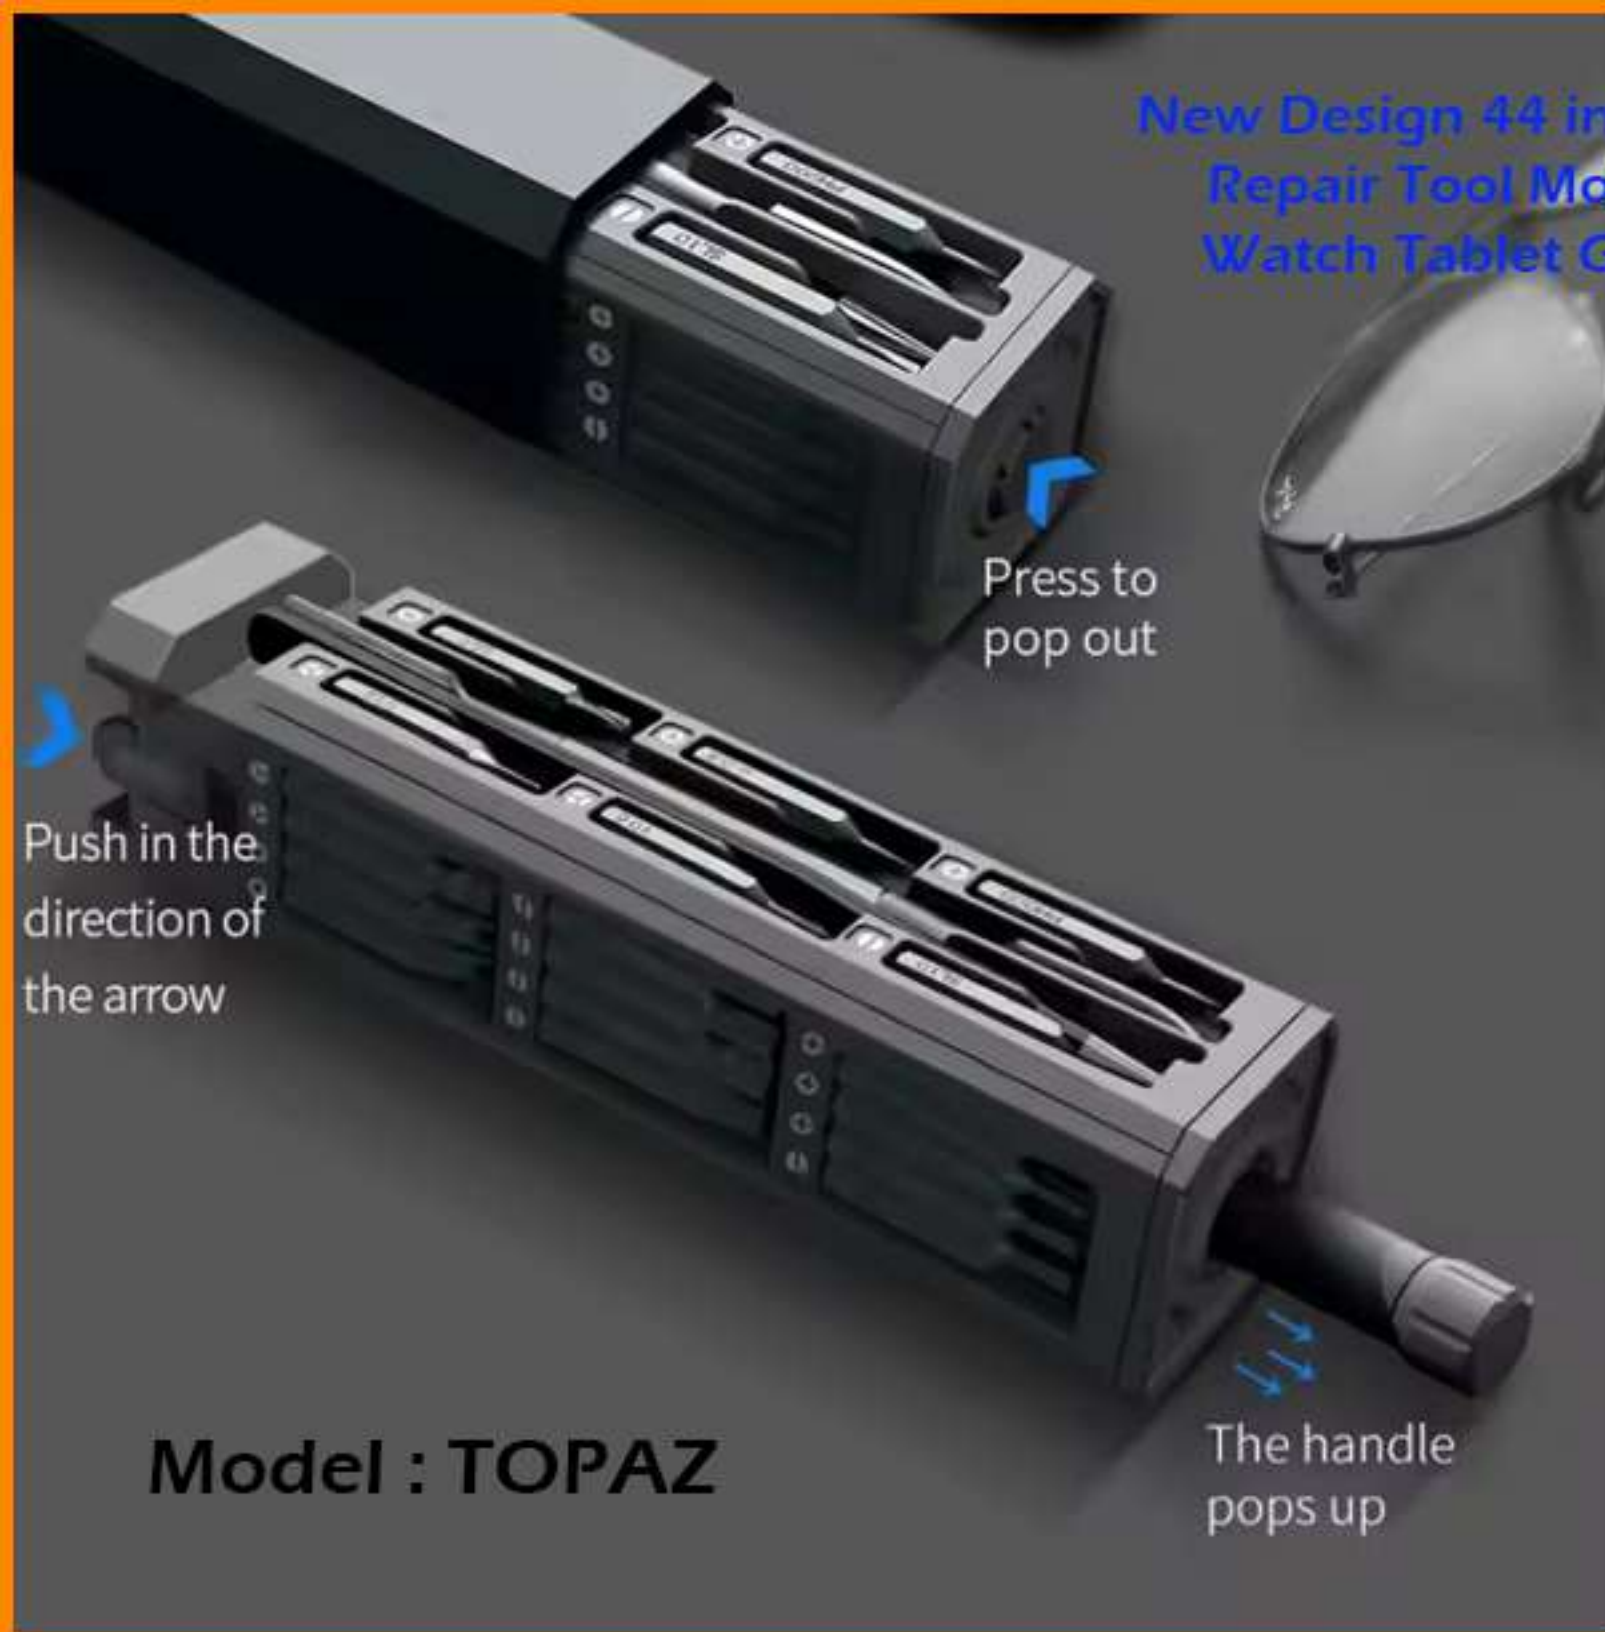

New Design 44 in 1 Precision Screwdriver
Repair Tool Mobile Phone Computer
Watch Tablet Glasses Screwdriver Set

Press to pop out

Push in the direction of the arrow

The handle pops up

Model : TOPAZ