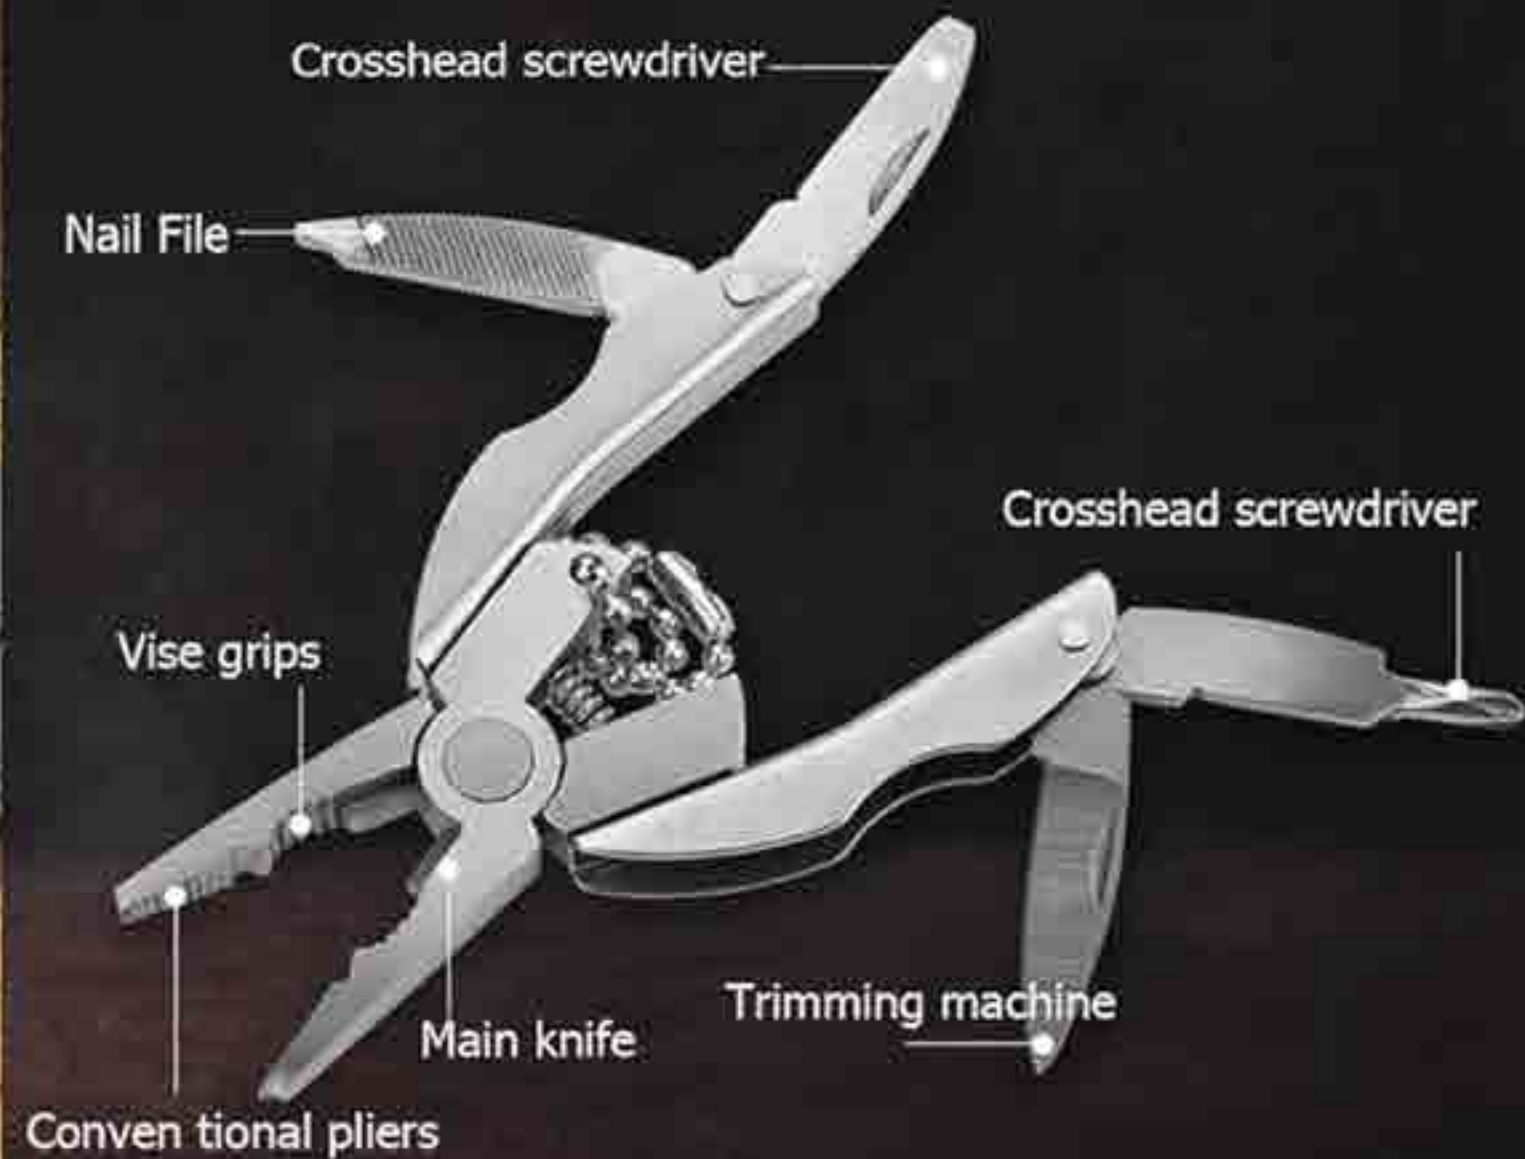

Opening method: two handles can rotate 360.