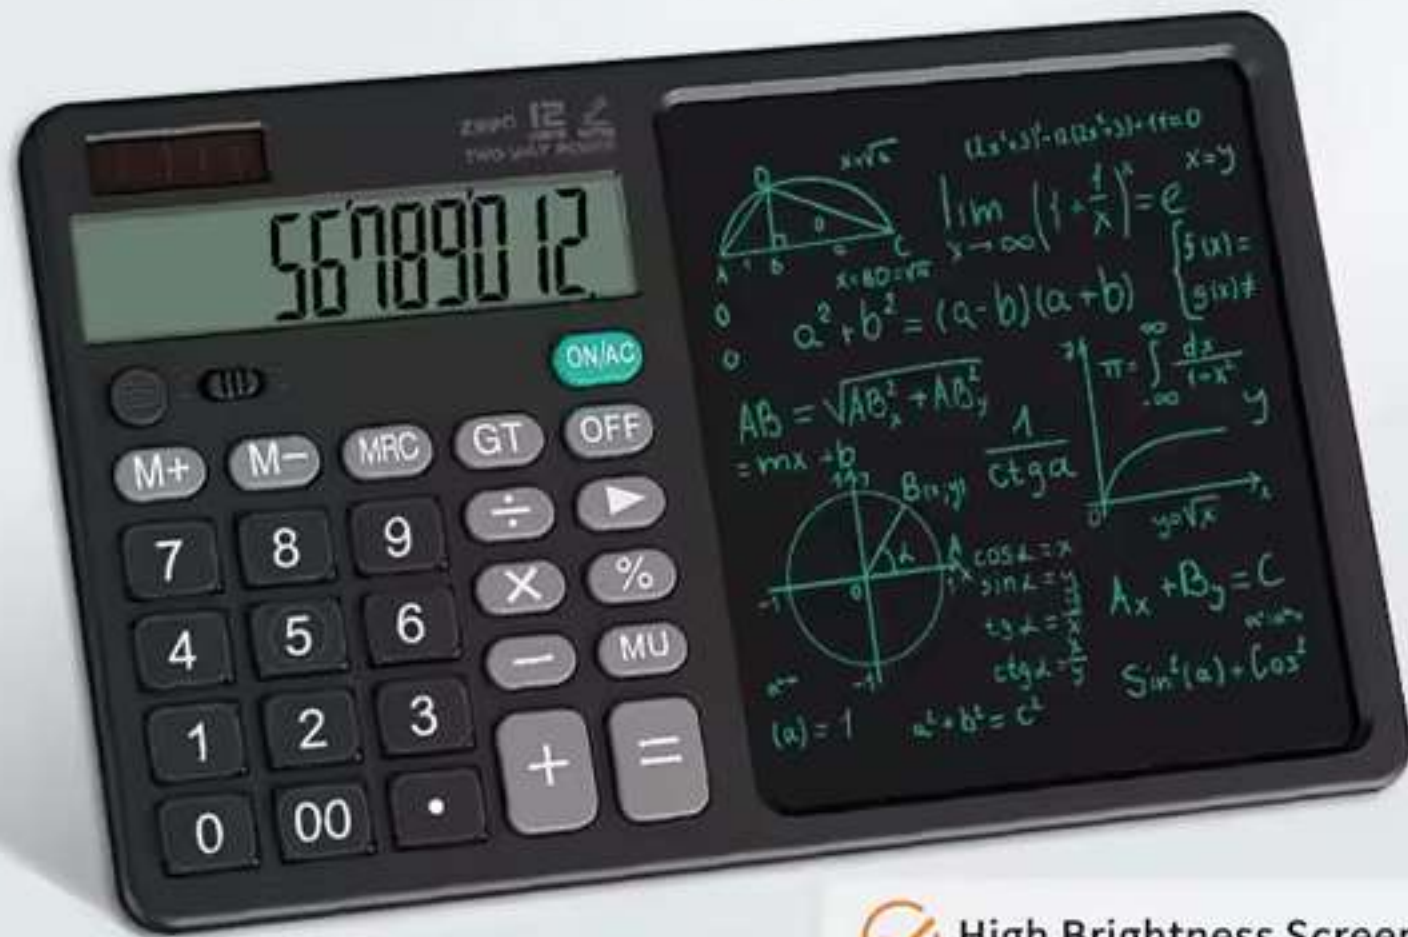

Calculator Style with LCD Writing Tablet

- ✓ High Brightness Screen
- ✓ Long Standby Time
- ✓ Exquisite Appearance
- ✓ Silky Touch

Pull Out Stylus

comfortable removal & write anytime & convenient to retrieve